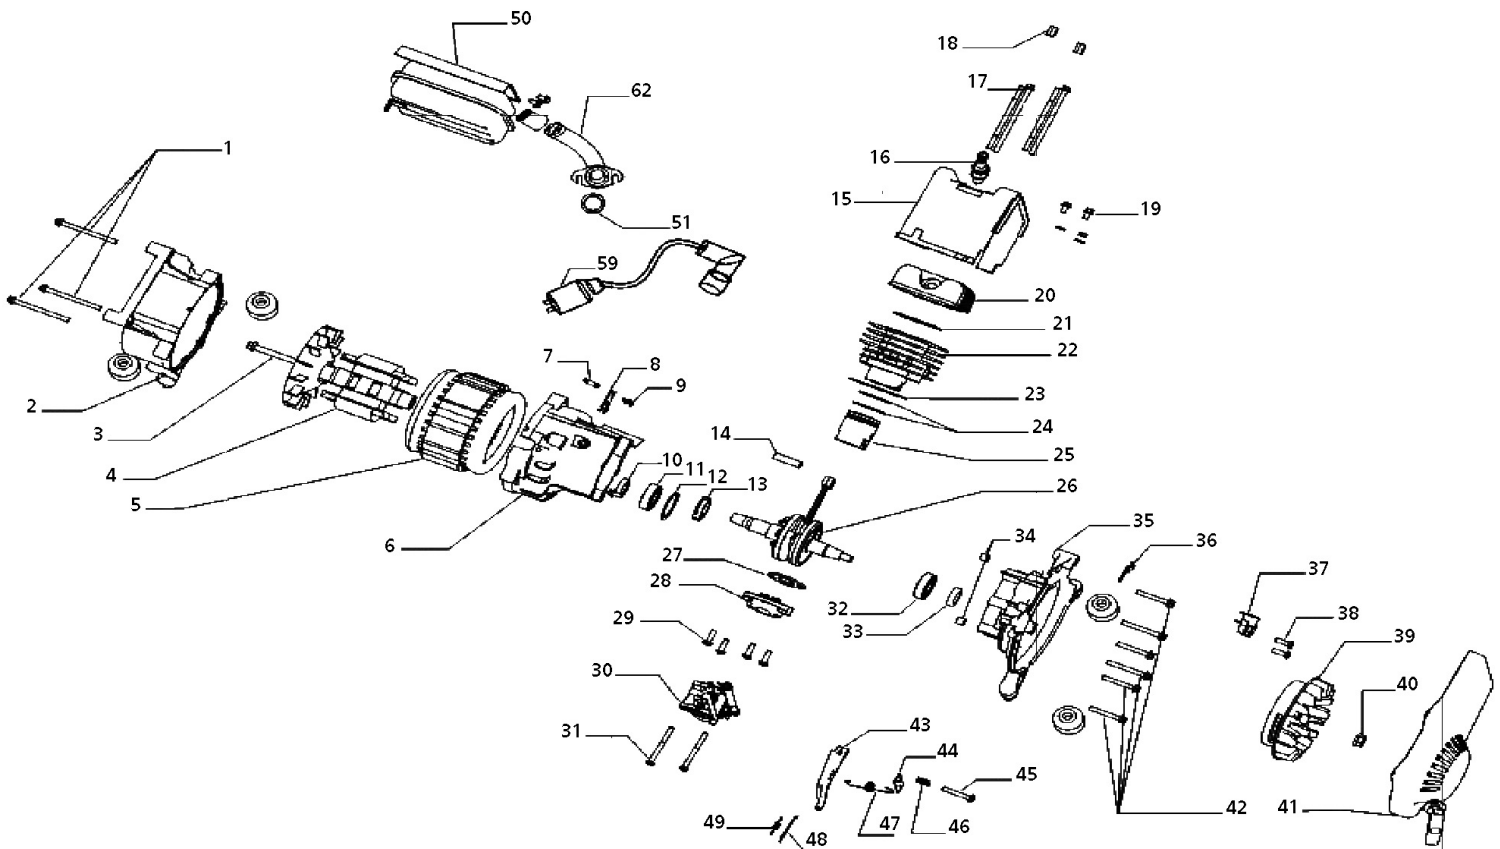

KCDH101212

DRAPER[®]

SPARE PARTS LISTING SHEET

700W**2 Stroke Petrol Generator**

Stock No.28853

Part No.PG950S

KEY No.	PART No.	STOCK No.	DESCRIPTION
1	Y-PG950S-32	28946	End cover bolt
2	Y-PG950S-33	28949	Generator end cover
3	Y-PG950S-34	28950	Rotor bolt
4	Y-PG950S-35	28952	Rotor
5	Y-PG950S-36	28953	Stator
6	Y-PG950S-37	28953	Left crankcase
7	Y-PG950S-38	28955	Governor axis
8	Y-PG950S-39	28957	Governor fork
9	Y-PG950S-40	28959	Bolt
10	Y-PG950S-41	28960	Oil seal
11	Y-PG950S-42	28961	Bearing
12	Y-PG950S-43	28962	Spring clip
13	Y-PG950S-44	28963	Swing block
14	Y-PG950S-45	28964	Piston pin
15	Y-PG950S-46	28968	Cylinder head cover
16	Y-PG950S-47	28969	Spark plug
17	Y-PG950S-48	28970	Cylinder head bolt
18	Y-PG950S-49	28971	Cylinder head nut
19	Y-PG950S-50	28972	Cylinder head cover bolt
20	Y-PG950S-51	28973	Cylinder head
21	Y-PG950S-52	28974	Cylinder head gasket
22	Y-PG950S-53	28976	Cylinder
23	Y-PG950S-54	28977	Cylinder gasket
24	Y-PG950S-55	28978	Piston ring
25	Y-PG950S-56	28979	Piston
26	Y-PG950S-57	28980	C/shaft and conn rod parts

KCDH101212

SPARE PARTS DRAWING SHEET FOR

700W 2 Stroke Petrol Generator

Stock No.28853

Part No.PG950S

Helpline: (023) 8049 4344. Sales Desk: (023) 8049 4333. General Enquiries: (023) 8026 6355.

DRAPER TOOLS LTD, HURSLEY ROAD, CHANDLER'S FORD, EASTLEIGH, HANTS. SO53 1YF. U.K website: www.drapertools.com e-mail: sales@drapertools.com