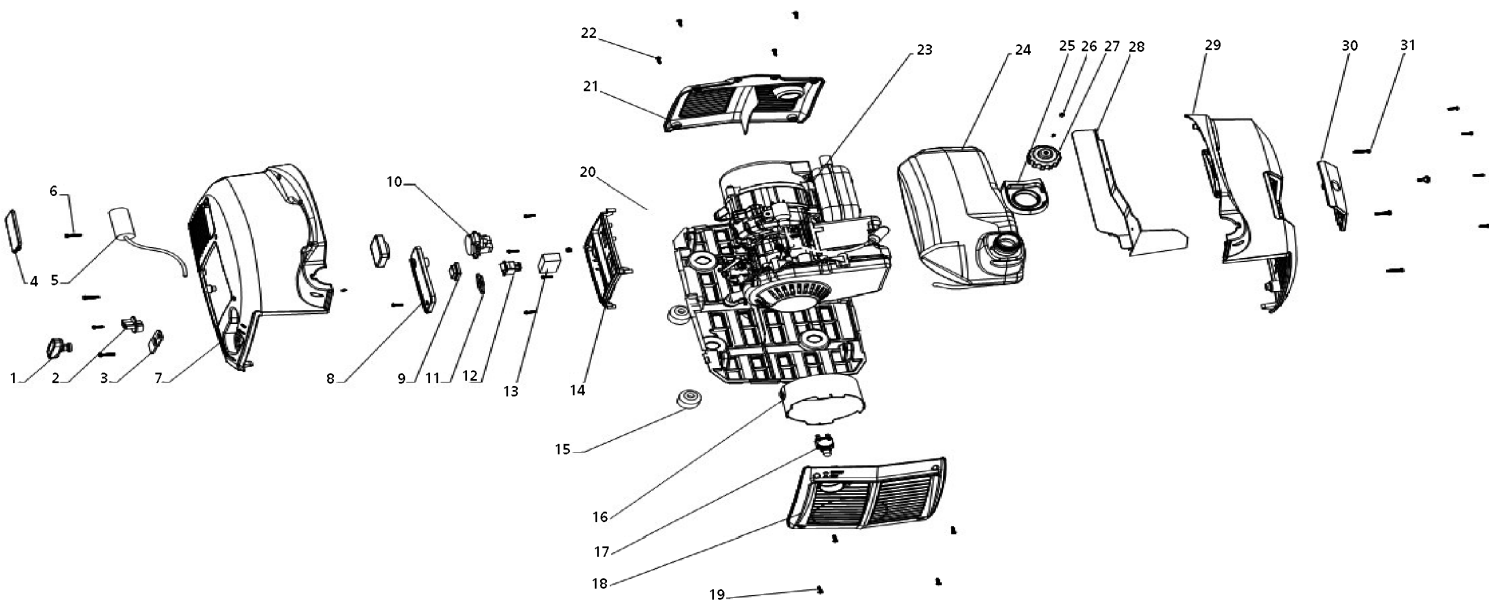

DRAPER®

SPARE PARTS LISTING & DRAWING SHEET FOR

700W 2 Stroke Petrol Generator

Stock No.28853

Part No.PG950S

KEY No.	PART No.	STOCK No.	DESCRIPTION
1	Y-PG950S-01	28892	Handle
2	Y-PG950S-02	28893	Fuel switch handle
3	Y-PG950S-03	28894	Handle cover
4	Y-PG950S-04	28895	Capacitor cover
5	Y-PG950S-05	28896	Capacitor
6	Y-PG950S-06	28897	Bolt 1
7	Y-PG950S-07	28898	Right shell
8	Y-PG950S-08	28902	Inlet cover ban
9	Y-PG950S-09	28903	Switch cover
10	Y-PG950S-10	28904	AC socket
11	Y-PG950S-11	28905	Inlet ban
12	Y-PG950S-12	28906	Switch
13	Y-PG950S-13	28907	Inlet sponge
14	Y-PG950S-14	28908	Panel parts
15	Y-PG950S-15	28910	Rubber feet
16	Y-PG950S-16	28918	Inlet cover

KCDH101212

DRAPER[®]

SPARE PARTS LISTING SHEET

700W**2 Stroke Petrol Generator**

Stock No.28853

Part No.PG950S

KEY No.	PART No.	STOCK No.	DESCRIPTION
1	Y-PG950S-32	28946	End cover bolt
2	Y-PG950S-33	28949	Generator end cover
3	Y-PG950S-34	28950	Rotor bolt
4	Y-PG950S-35	28952	Rotor
5	Y-PG950S-36	28953	Stator
6	Y-PG950S-37	28953	Left crankcase
7	Y-PG950S-38	28955	Governor axis
8	Y-PG950S-39	28957	Governor fork
9	Y-PG950S-40	28959	Bolt
10	Y-PG950S-41	28960	Oil seal
11	Y-PG950S-42	28961	Bearing
12	Y-PG950S-43	28962	Spring clip
13	Y-PG950S-44	28963	Swing block
14	Y-PG950S-45	28964	Piston pin
15	Y-PG950S-46	28968	Cylinder head cover
16	Y-PG950S-47	28969	Spark plug
17	Y-PG950S-48	28970	Cylinder head bolt
18	Y-PG950S-49	28971	Cylinder head nut
19	Y-PG950S-50	28972	Cylinder head cover bolt
20	Y-PG950S-51	28973	Cylinder head
21	Y-PG950S-52	28974	Cylinder head gasket
22	Y-PG950S-53	28976	Cylinder
23	Y-PG950S-54	28977	Cylinder gasket
24	Y-PG950S-55	28978	Piston ring
25	Y-PG950S-56	28979	Piston
26	Y-PG950S-57	28980	C/shaft and conn rod parts