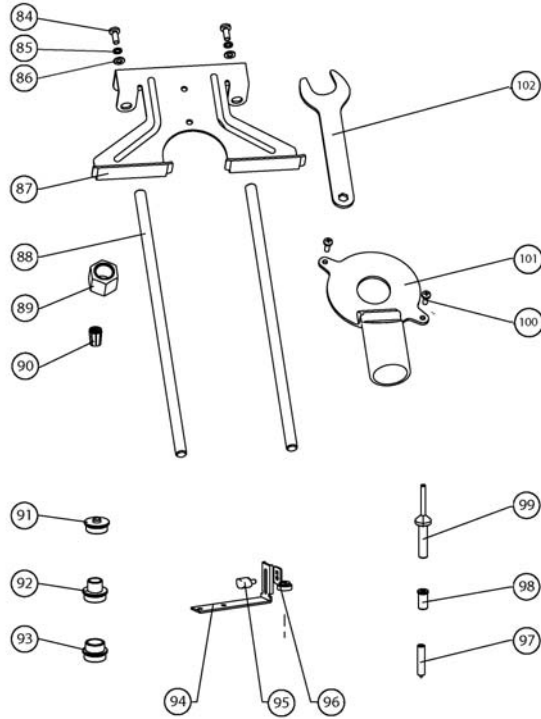

1300W Router Kit

Stock No.53113

Part No.MR1300

Helpline: (023) 8049 4344. Sales Desk: (023) 8049 4333. General Enquiries: (023) 8026 6355.

DRAPER TOOLS LTD, HURSLEY ROAD, CHANDLER'S FORD, EASTLEIGH, HANTS. SO53 1YF. U.K website: www.drapertools.com e-mail: sales@drapertools.com