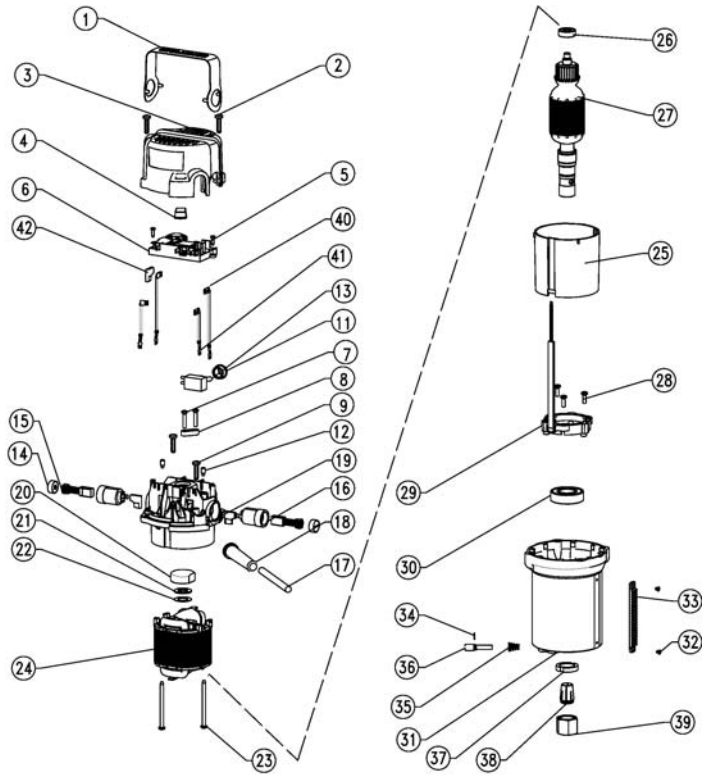

KEY No.	PART No.	STOCK No.	DESCRIPTION
52	YMR1350K-52	46982	Depth Indicator.
53	YMR1350K-53	46983	Pin.
54	YMR1350K-54	46984	Lock nut.
55	YMR1350K-55	46985	Clamping lever.
56	YMR1350K-56	46986	Mitre lock bolt.
57	YMR1350K-57	46987	Plunge frame.
58	YMR1350K-58	46988	Lock bolt.
59	YMR1350K-59	46989	Screw.
60	YMR1350K-60	46990	Plunge lock lever.
61	YMR1350K-61	46991	Torsion spring.
62	YMR1350K-62	46992	Bolt.
63	YMR1350K-63	46993	O-ring.
64	YMR1350K-64	46994	Oil bearing.
65	YMR1350K-65	46995	Bush.
66	YMR1350K-66	46996	Spring.
67	YMR1350K-67	46997	Spring cover.
68	YMR1350K-68	46998	Long Plunge rod.
69	YMR1350K-69	46999	Plunge rod.
70	YMR1350K-70	47000	Screw.
71	YMR1350K-71	47001	Washer.
72	YMR1350K-72	47002	Spring.
73	YMR1350K-73	47003	Turntable.
74	YMR1350K-74	47004	Steel ball.
75	YMR1350K-75	47005	Screw.
76	YMR1350K-76	47006	Guard.
77	YMR1350K-77	47007	Screw.
78	YMR1350K-78	47008	Base.
79	YMR1350K-79	47009	Base plate.
80	YMR1350K-80	47010	Screw.
84	YMR1350K-84	47011	Screw.
85	YMR1350K-85	47012	Spring washer.
86	YMR1350K-86	47013	Plain washer.
87	YMR1350K-87	47014	Parallel guide.
88	YMR1350K-88	47015	Guiding rod.
89	YMR1350K-89	47016	Collet nut.
90	YMR1350K-90	47017	1/4" Collet.
90	YMR1350K-90	47562	1/2" Collet.
91	YMR1350K-91	47018	Guide bush.
92	YMR1350K-92	47019	Guide bush.
93	YMR1350K-93	47020	Guide bush.
94	YMR1350K-94	47021	Support.
95	YMR1350K-95	47022	Screw.
96	YMR1350K-96	47023	Roller assembly.
97	YMR1350K-97	47024	Center pillar.
98	YMR1350K-98	47025	Center bush.
99	YMR1350K-99	47026	Center cone.
100	YMR1350K-100	47027	Screw.
101	YMR1350K-101	47028	Vacuum adaptor.
102	YMR1350K-102	47029	Wrench.

RDKC300414

SPARE PARTS DRAWING SHEET FOR

# 1300W Router Kit

Stock No.53113

Part No.MR1300

Helpline: (023) 8049 4344. Sales Desk: (023) 8049 4333. General Enquiries: (023) 8026 6355.

DRAPER TOOLS LTD, HURSLEY ROAD, CHANDLER'S FORD, EASTLEIGH, HANTS. SO53 1YF. U.K website: www.drapertools.com e-mail: sales@drapertools.com