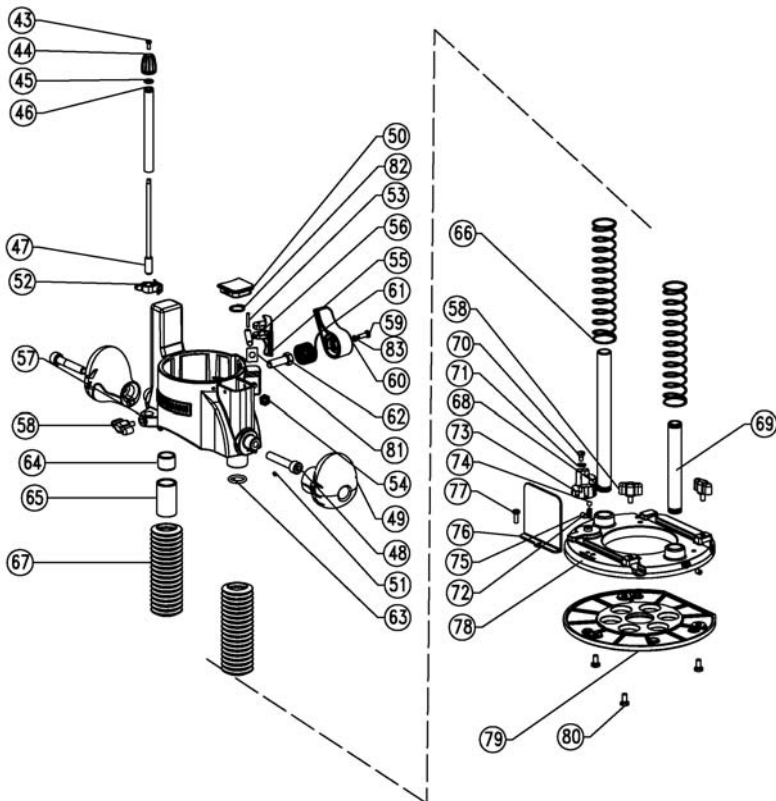

1300W Router Kit

Stock No.53113

Part No.MR1300

Helpline: (023) 8049 4344. Sales Desk: (023) 8049 4333. General Enquiries: (023) 8026 6355.

DRAPER TOOLS LTD, HURSLEY ROAD, CHANDLER'S FORD, EASTLEIGH, HANTS. SO53 1YF. U.K website: www.drapertools.com e-mail: sales@drapertools.com